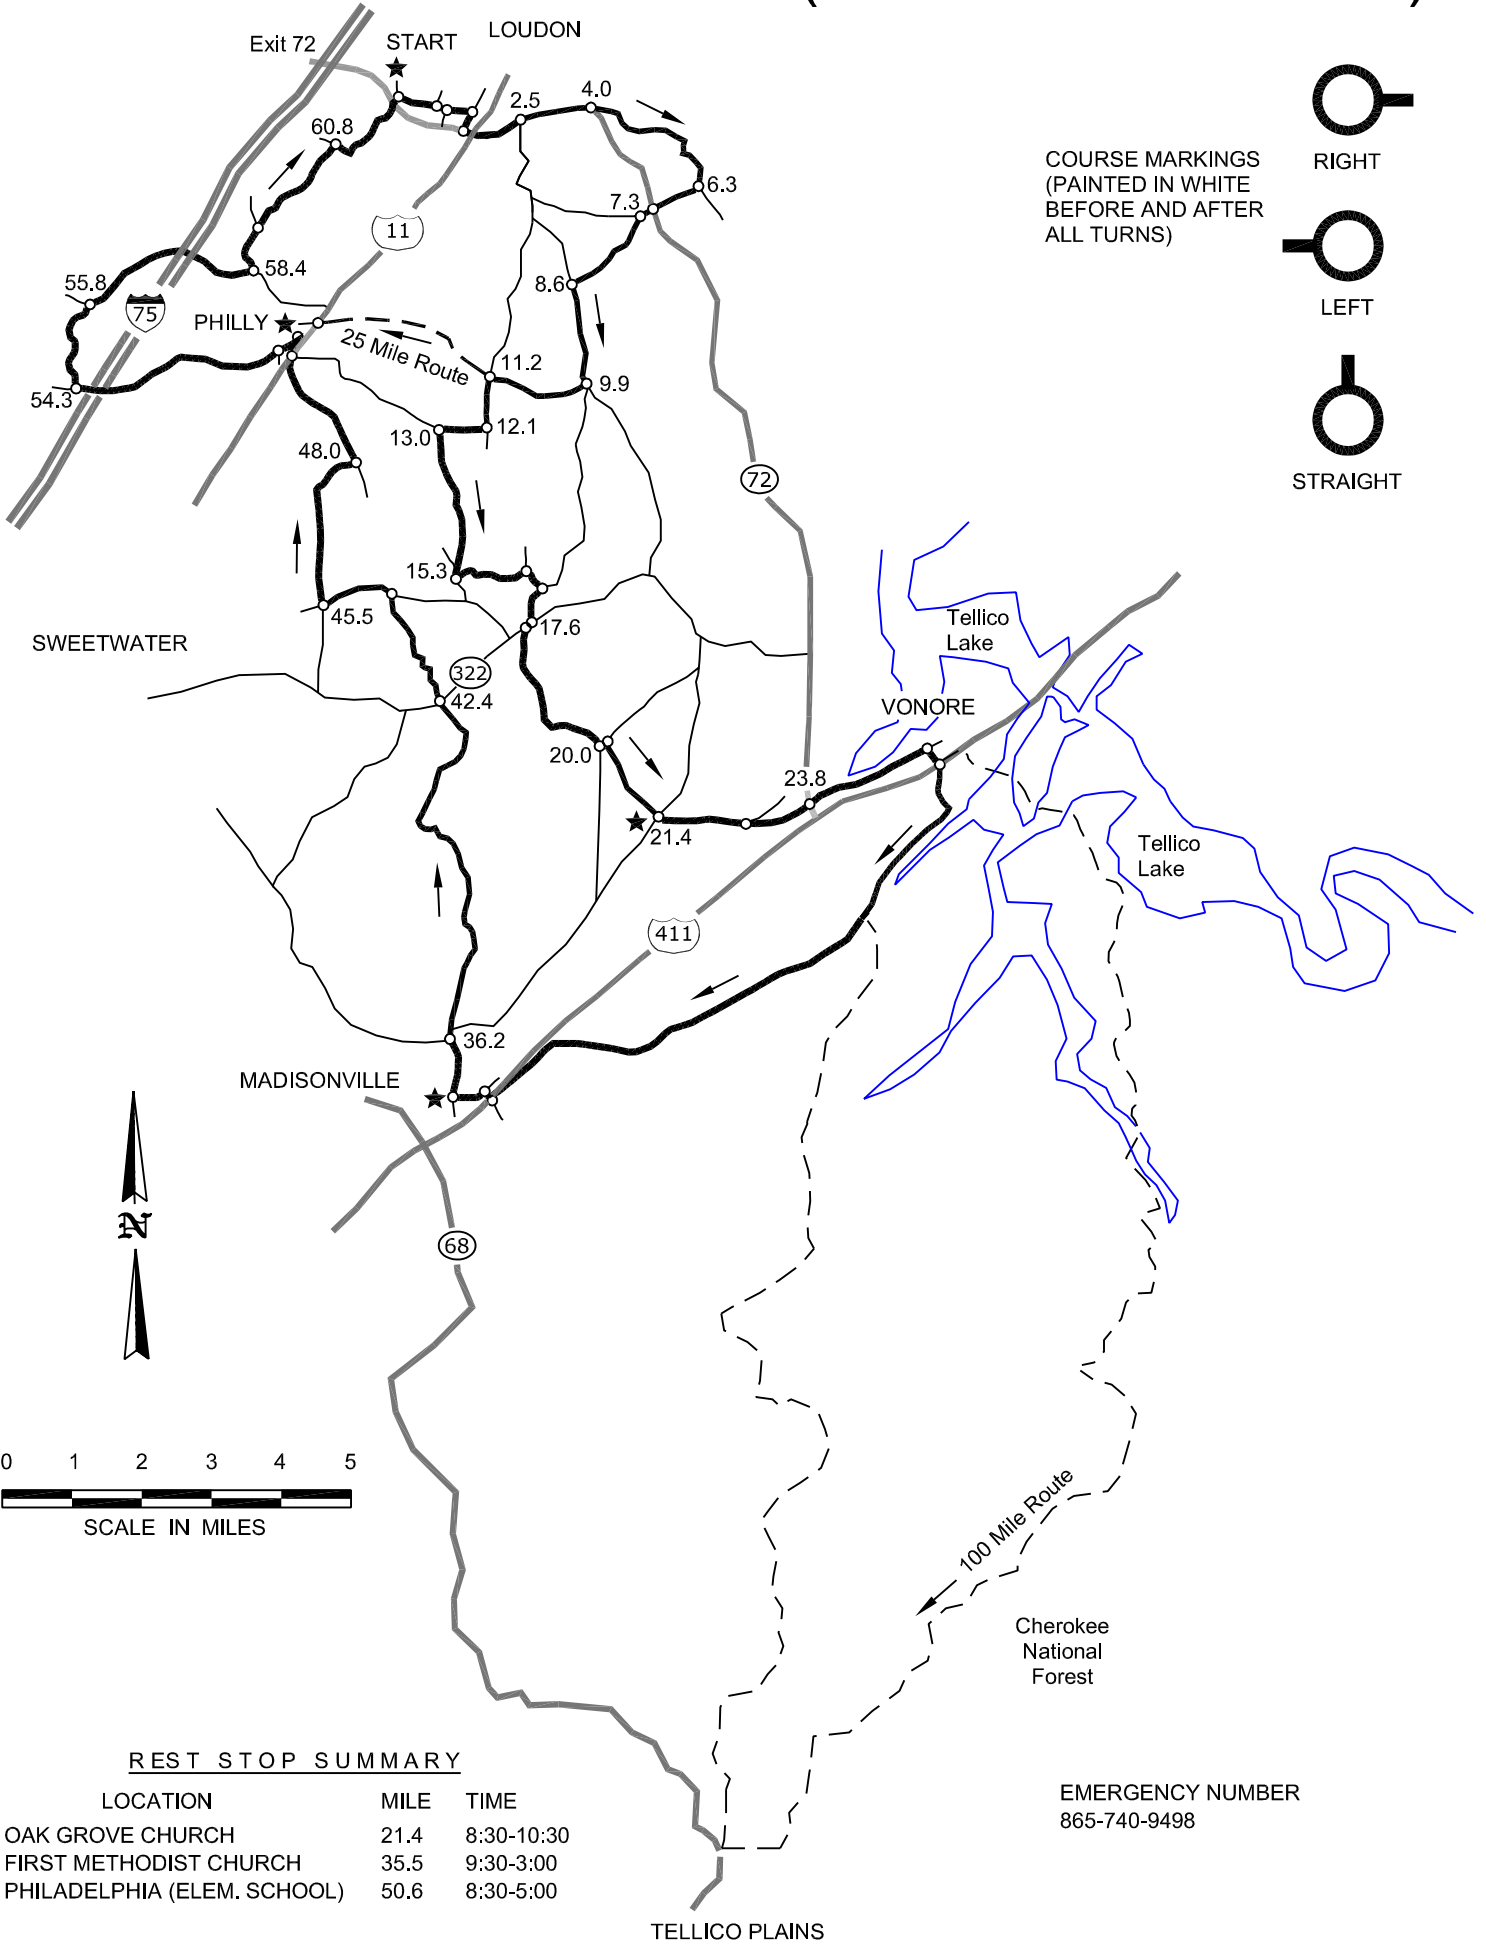

62 MILE MAP (METRIC CENTURY)

COURSE MARKINGS
(PAINTED IN WHITE
BEFORE AND AFTER
ALL TURNS)

REST STOP SUMMARY

LOCATION	MILE	TIME
★ OAK GROVE CHURCH	21.4	8:30-10:30
★ FIRST METHODIST CHURCH	35.5	9:30-3:00
★ PHILADELPHIA (ELEM. SCHOOL)	50.6	8:30-5:00